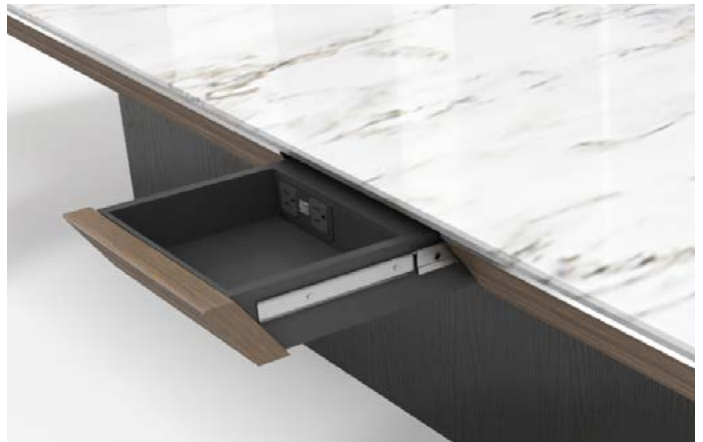

POWER DRAWERS

Available in a variety of profiles

Power drawers bring all the components of previously described technology into one. WallGoldfinger custom makes drawers to meet client's needs and also uses commercially available drawers. Drawers are located in the apron for a cleaner tabletop and drawers hide power and data from view. And like with all power and data options, the WallGoldfinger team is striving to work with designers and AV companies to make choices that are ADA compliant. Put WallGoldfinger's unique expertise to work for you.