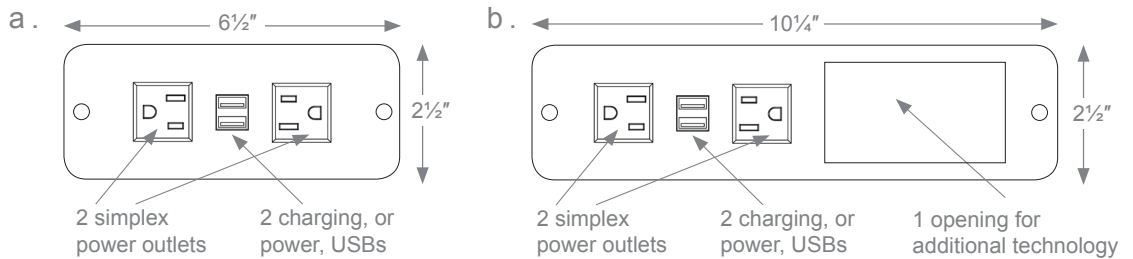

APRON POWER

WallGoldfinger Furniture provides unlimited apron power options. Standard options allow for the addition of a retractable lid, which hides power and data ports when they are not in use to maintain a table's beauty.

Choose an option below or talk to WallGoldfinger Furniture or your AV supplier about the right custom option for you.

CHOOSE YOUR OPTION

OPTION 1

Provide 2 simplex power outlets and 2 charging USBs in a table apron, with or without a WallGoldfinger Furniture retractable lid. Add an additional opening for more power/data options.

OPTION 2

Provide 2 or 3 simplex power outlets and add additional technology, with or without a WallGoldfinger Furniture retractable lid. Additional technology options shown below.

ADD TECHNOLOGY

Popular plate choices that fit in the additional opening include: