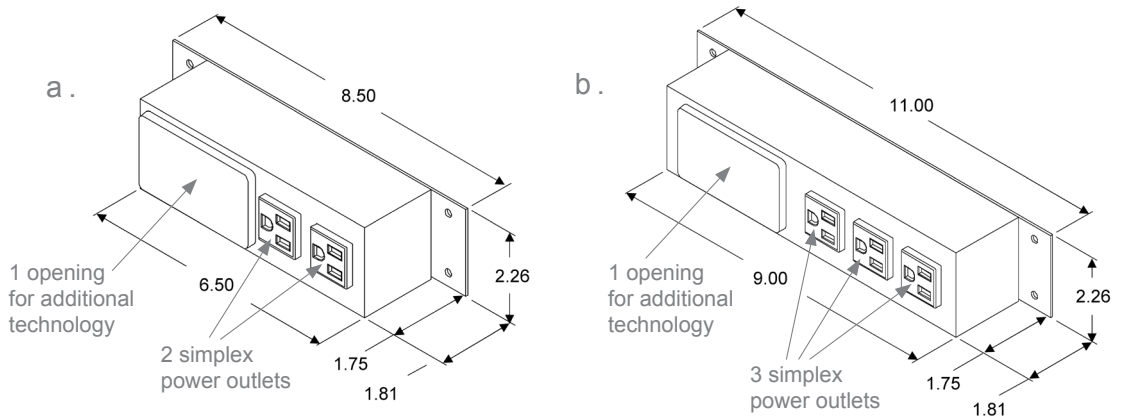

OPTION 2

Provide 2 or 3 simplex power outlets and add additional technology, with or without a WallGoldfinger Furniture retractable lid. Additional technology options shown below.