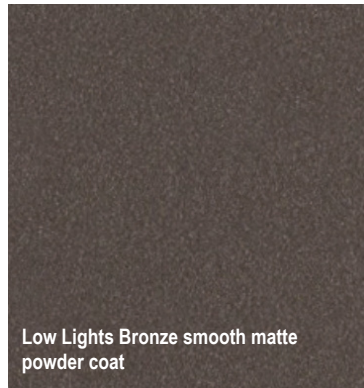

METAL

Brushed aluminum with clear powder coat

Gun Metal gloss metallic powder coat

Low Lights Bronze smooth matte powder coat

Black smooth flat matte powder coat

Brushed stainless steel

Polished stainless steel

Light statuary bronze

Metal has become integral to modern furniture design. It, for example, protects materials like glass on table edges from impact with chair arms and more. It provides a base accent or base material. It delineates materials as inlay or technology bands in tabletops.