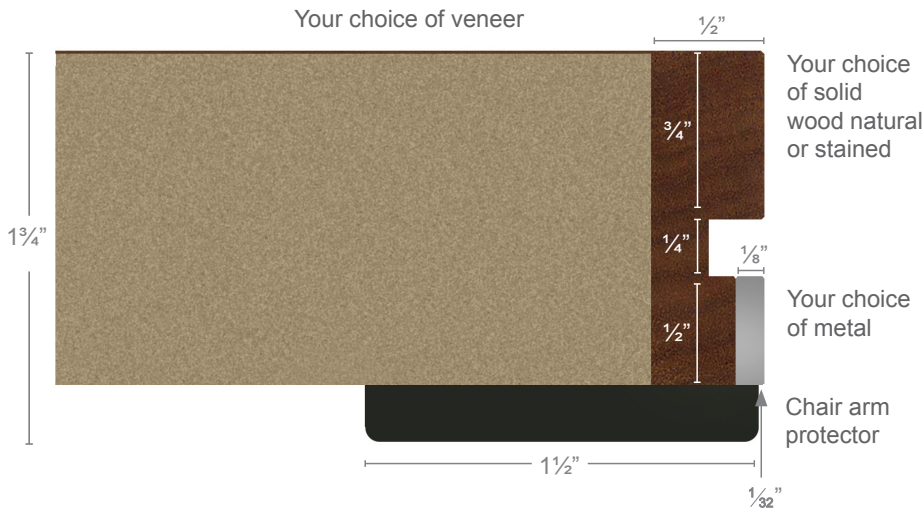

REVEAL protective edge

Shown in plain sliced walnut veneer, solid walnut, polished and brushed stainless steel, and a black high density polyethylene bumper
 Available in a variety of materials to meet your custom design needs • A comfortable 20 inches of leg room between the table edge and base

WallGoldfinger's *Reveal* protective edge provides you:

- the beauty of a metal edge while protecting your table and chair arms from wear
- diverse materials to meet your interior design palette
- transitional design