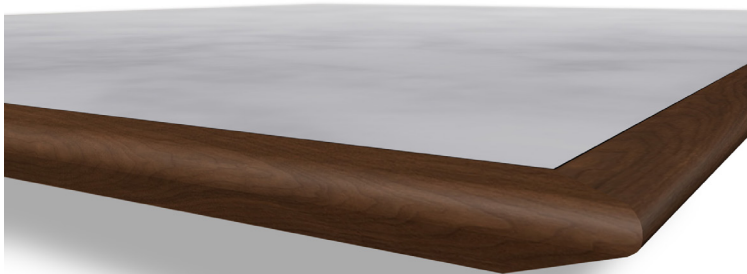

EMBED reverse knife edge

Shown in solid walnut, plain sliced walnut, alabaster white with gray resin and brushed stainless steel
Available in a variety of materials to meet your custom design needs • A comfortable 20 inches of leg room between the table edge and base

WallGoldfinger's *Embed* reverse knife edge with radius provides you:

- diverse materials to meet your interior palette
- a reverse knife edge to hide wear and tear
- a smooth edge that is pleasing to the touch
- a contemporary, thin look