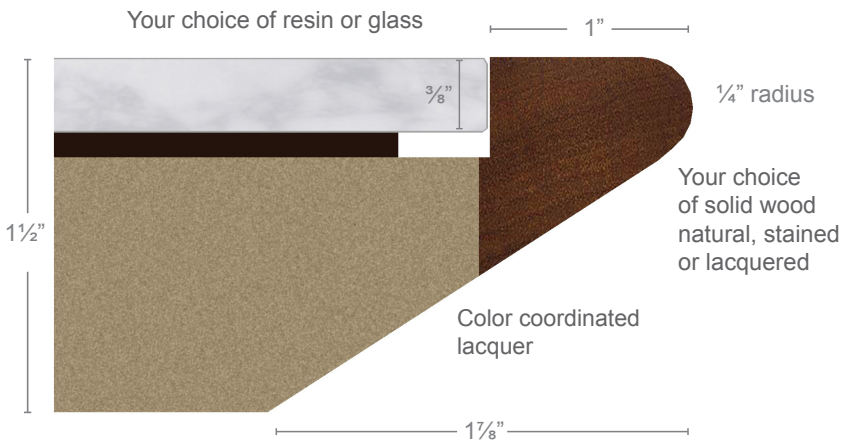

EMBED reverse knife edge

Shown in solid walnut, plain sliced walnut, alabaster white with gray resin and brushed stainless steel
Available in a variety of materials to meet your custom design needs • A comfortable 20 inches of leg room between the table edge and base

WallGoldfinger's *Embed* reverse knife edge with radius provides you:

- diverse materials to meet your interior palette
- a reverse knife edge to hide wear and tear
- a smooth edge that is pleasing to the touch
- a contemporary, thin look