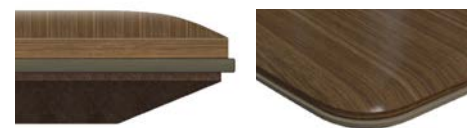

TABLE

60"-84"w, 330"l/26 seat SightLines
quartered walnut - dark veneer
brushed stainless steel

CREDENZA

22"d X 96"w Doko Small
quartered walnut - dark veneer
brushed stainless steel

WASTE RECEPTACLE

17¼"d x 24½"w Doko Duo
quartered walnut - dark veneer
brushed stainless steel

TABLE

72"-96"w, 440"l/34 seat SightLines
quartered black limba veneer
Pietra Grey porcelain

SPECIFICATIONS

SIZES

60"-84" w boat-shaped
(240"/20 seats, 270"/22 seats,
300"/24 seats, 330"/26 seats, 360"/28
seats and 390"/30 seats lengths)

72"-96" w boat-shaped (360"/28 seats,
390"/30 seats, 420"/32 seats and 450"/34
seats lengths)

Tables are 30" high.

BASE

Tapered pedestals (with
curved bottoms)
10" w to cover floor cores;
depths vary with table width

*Bases have removable wire
management access panels.*

EDGES

Vacuformed sloped and rounded veneer over
beveled phenolic chair arm protector, 2" thick

Vacuformed sloped and rounded veneer over
metal inlay and beveled phenolic chair arm
protector, 2" thick