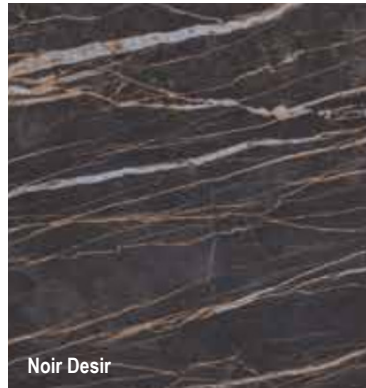

# PORCELAIN

Bianco Statuario Venato

Pietra Grey

Noir Desir

Laminam XL ceramic slabs are available in sizes up to 63.7" x 127.5" and can be as thin as 5mm, making it a perfect light weight and durable alternative to stone. These lighter weight panels are needed for tables that reconfigure and move, such as WallGoldfinger's Summit line of tilt-top conference tables. Ceramic slabs, some called porcelain or ultra compact surfaces, are also resistant to UV light, scratches, stains, heat, abrasion and even extreme cold. In fact, porcelain is a popular choice for exterior applications. And it is ideal for surfaces requiring maximum hygiene, such as tables or credenzas on which food will be served or eaten.

A large variety of colors and sheens are available. One note, though: the pattern on ceramic most often does not go through the material, meaning edges will need to be covered, such as with metal in the case of Summits or could be mitered for fixed furniture.