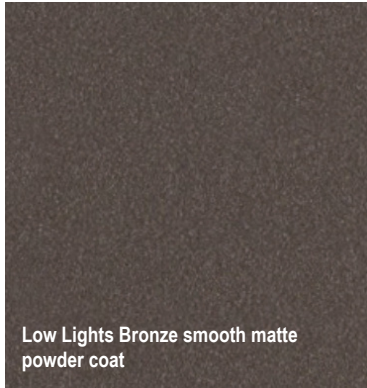

METAL

Brushed aluminum with clear powder coat

Gun Metal gloss metallic powder coat

Low Lights Bronze smooth matte powder coat

Black smooth flat matte powder coat

Brushed natural anodized aluminum

Gloss natural anodized aluminum

Light bronze anodized aluminum

Matte black anodized aluminum

Brushed stainless steel

Light statuary bronze

From edges to inlay to bases, metal has become integral to modern furniture design. WallGoldfinger Furniture offers a vast array of metal options but be sure to ask us what metal is appropriate for your project as not all metals work in all applications.