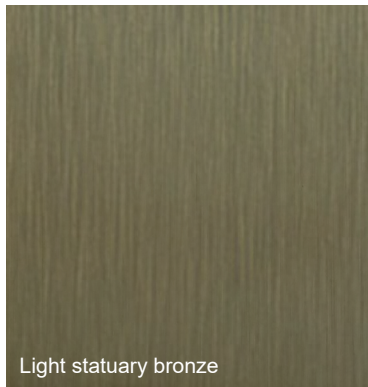

METAL

Brushed aluminum with clear powder coat

Gun Metal gloss metallic powder coat

Low Lights Bronze smooth matte powder coat

Black smooth flat matte powder coat

Brushed natural anodized aluminum

Gloss natural anodized aluminum

Light bronze anodized aluminum

Matte black anodized aluminum

Brushed stainless steel

Light statuary bronze

From edges to inlay to bases, metal has become integral to modern furniture design. WallGoldfinger Furniture offers a vast array of metal options but be sure to ask us what metal is appropriate for your project as not all metals work in all applications.