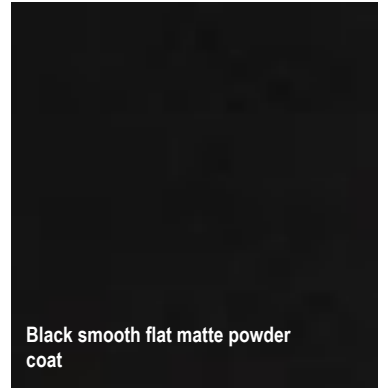

METAL

Brushed aluminum with clear powder coat

Gun Metal gloss metallic powder coat

Low Lights Bronze smooth matte powder coat

Black smooth flat matte powder coat

Brushed natural anodized aluminum

Gloss natural anodized aluminum

Light bronze anodized aluminum

Matte black anodized aluminum

Brushed stainless steel

Light statuary bronze

From edges to inlay to bases, metal has become integral to modern furniture design. WallGoldfinger Furniture offers a vast array of metal options but be sure to ask us what metal is appropriate for your project as not all metals work in all applications.