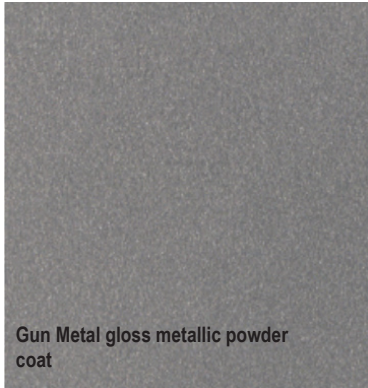

METAL

Brushed aluminum with clear powder coat

Gun Metal gloss metallic powder coat

Low Lights Bronze smooth matte powder coat

Black smooth flat matte powder coat

Brushed natural anodized aluminum

Gloss natural anodized aluminum

Light bronze anodized aluminum

Matte black anodized aluminum

Brushed stainless steel

Light statuary bronze

From edges to inlay to bases, metal has become integral to modern furniture design. WallGoldfinger Furniture offers a vast array of metal options but be sure to ask us what metal is appropriate for your project as not all metals work in all applications.